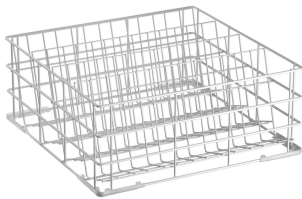

#### Dishwasher basket, 25 comp.

- Compartment size: 89 x 89 mm
- Properties: -
- Inside height: 83 mm
- Stackable: Yes
- Basket size: 500 x 500 mm
- Number of shelves: 25
- Colour: Brown

Code-No. 5325  
GTIN 4015613654713

#### Glass polisher

STAINLESS  
STEEL

- Number of polishing heads: 5
- Power load: 1.1 kW | 230 V | 50 Hz
- Polishing/drying type: Microfibre polishing scarves with hot air fans
- ON/OFF switch: Yes
- Control lamp: -
- Properties: Microfibre polishing scarves detachable
- Including: -

#### Basket for glasses 500x500x205

- Inside height: 200 mm
- Stackable: No
- Basket size: 500 x 500 mm
- Number of shelves: 4
- Colour: White
- Design: Tilted

Code-No. 109331  
GTIN 4015613854502