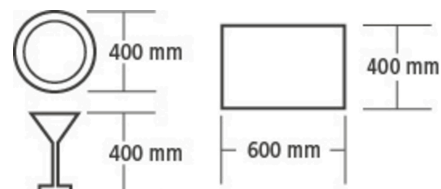

- Output/h: 60 baskets
- Run-time: 60 – 180 seconds

- Lye pump
- Cleaning agent dosing pump
- Water softener

- Double walled
- Can be built under

- Suitable for
  - ✓ Glasses
  - ✓ Dishes
  - ✓ Baking sheets
  - ✓ Trays

Description

The all-rounder among dishwashers is ideal for glasses and dishes with a basket size of 500x500 mm. Thanks to the spacious interior, there is also space for baking trays, trays, butcher boxes and much more up to 600x400 mm.

Features

• Tray size max.:	600 x 400 mm
• Plate height max.:	400 mm
• Glasses height max.:	400 mm
• Door double-walled:	Yes
• Can be fitted below the counter:	Yes
• Basket dimensions:	500 x 500 mm
• Run-time:	60 / 90 / 120 / 180 seconds
• Output / hour max.:	60 baskets
• Number of wash programs:	4
• Tank volume:	16.5 litre(s)
• Water consumption at 2 bar:	2.3 litres / wash cycle
• Water pressure:	2 - 4 bar
• Water supply:	3/4"
• Water outlet:	Ø 24 mm
• Tank heater:	2.7 kW
• Boiler heater:	6 kW
• Lye pump:	Yes